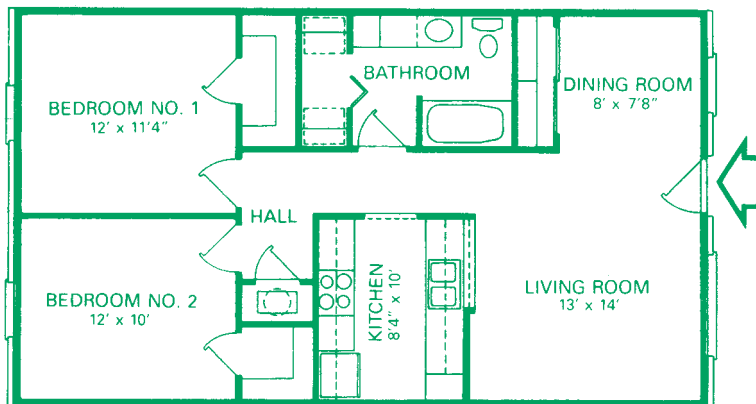

COUNTRY MANOR

THE ESPLANADE

Two bedrooms, one bath
865 square feet

Rent _____
Security Deposit _____

***A**partment amenities include:*

- White appliances
- 14 cu. ft. frost free refrigerator
- Mini-blinds
- Washer/dryer connections
- Laundry facilities
- Neutral color schemes
- Cablevision available
- Double insulated windows
- Super insulation
- High-level noise proofing between units
- NO water, sewer or trash charges
- T1-Class broadband internet available
- Low-cost electricity