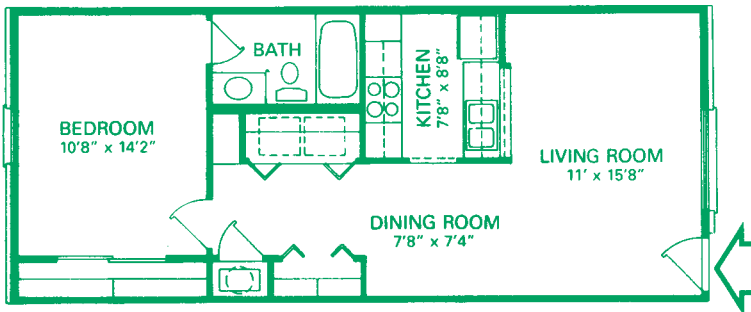

COUNTRY MANOR

THE BIENVILLE

*One bedroom, one bath
642 square feet*

***A**partment amenities include:*

- White appliances
- 14 cu. ft. frost free refrigerator
- Mini-blinds
- Washer/dryer connections
- Laundry facilities
- Neutral color schemes
- Cablevision available
- Double insulated windows
- Super insulation
- High-level noise proofing between units
- NO water, sewer or trash charges
- T1-Class broadband internet available
- Low-cost electricity